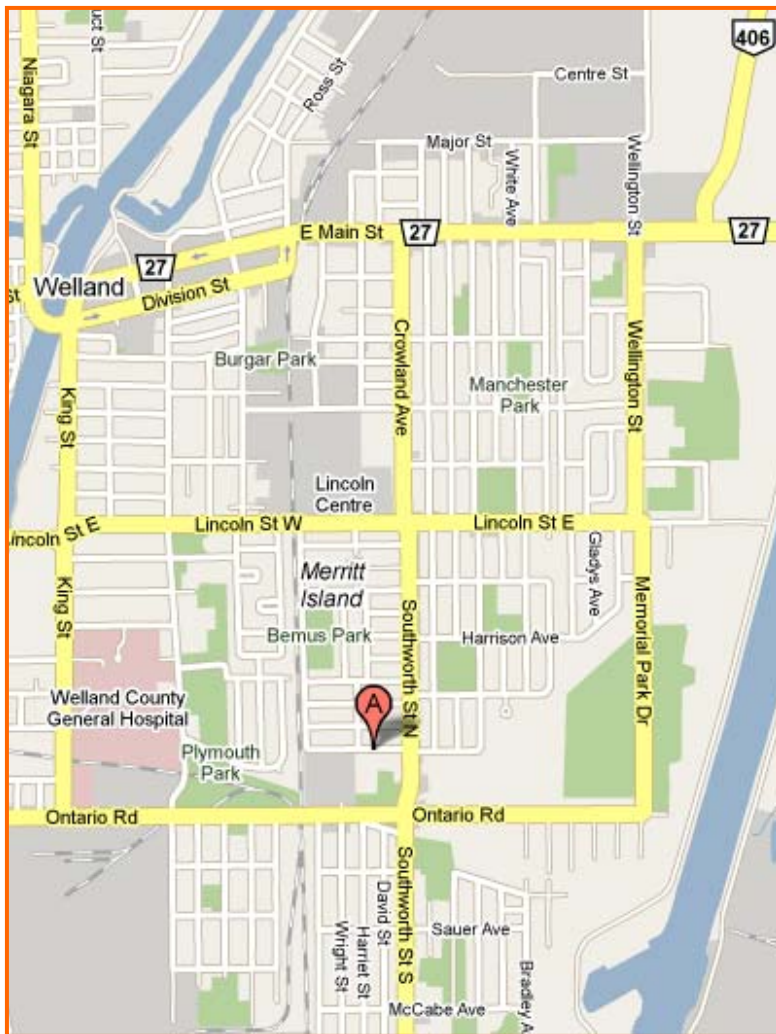

DIRECTIONS TO ROYAL CANADIAN LEGION 383 Morningstar Avenue, Welland, Ontario

Driving Directions from the East

- ❖ Take QEW **exit 49 for Highway 406** Thorold/Welland/Pt. Colborne (go 26 km)
- ❖ Turn right (west) at **East Main Street** (go 1 km)
- ❖ Turn left (south) at **Crowland Avenue** (go 1 km)
- ❖ Continue onto **Southworth Street North** (go 0.8 km)
- ❖ Turn right (west) at **Morningstar Avenue** and arrive at destination on the left

Driving Directions from the South

- ❖ Take **Highway 58** north to Highway 58A
- ❖ Turn right (east) on **Highway 58A** (go 1.5 km)
- ❖ Take the third left onto **Humberstone Road** (go 0.6 km)
- ❖ Take the second left (north) onto **Southworth Street South** (go 1.6 km)
- ❖ Turn left (west) at **Morningstar Avenue** and arrive at destination on the left

** Parking is available at the rear of the building*

DIRECTIONS TO ROYAL CANADIAN LEGION 383 Morningstar Avenue, Welland, Ontario

Driving Directions from the US – Peace Bridge

- ❖ From the Peace Bridge, continue on the **QEW** (go 1 mi)
- ❖ Take exit 2 for **Thompson Road**; slight right toward **Garrison Road** (go 0.2 mi)
- ❖ Continue straight onto **Garrison Road** (go 9 mi); continue onto **Concession 1 Road** (go 3.3 mi)
- ❖ Continue onto **Main Street East** (go 2.7 mi); slight right toward **Highway 140** (go 0.2 mi); continue straight onto **Highway 140** (go 4.5 mi)
- ❖ Turn right (east) on **Netherby Road** and right (south) onto **Moore Road** (go 0.2 mi)
- ❖ Turn right (west) on **Townline Road** and continue onto **Highway 58A** (go 1.8 mi)
- ❖ Turn right (east) on **Humberstone Road** (go 0.4 mi)
- ❖ Take the second left (north) onto **Southworth Street South** (go 1 mi)
- ❖ Turn left (west) at **Morningstar Avenue** and arrive at destination on the left