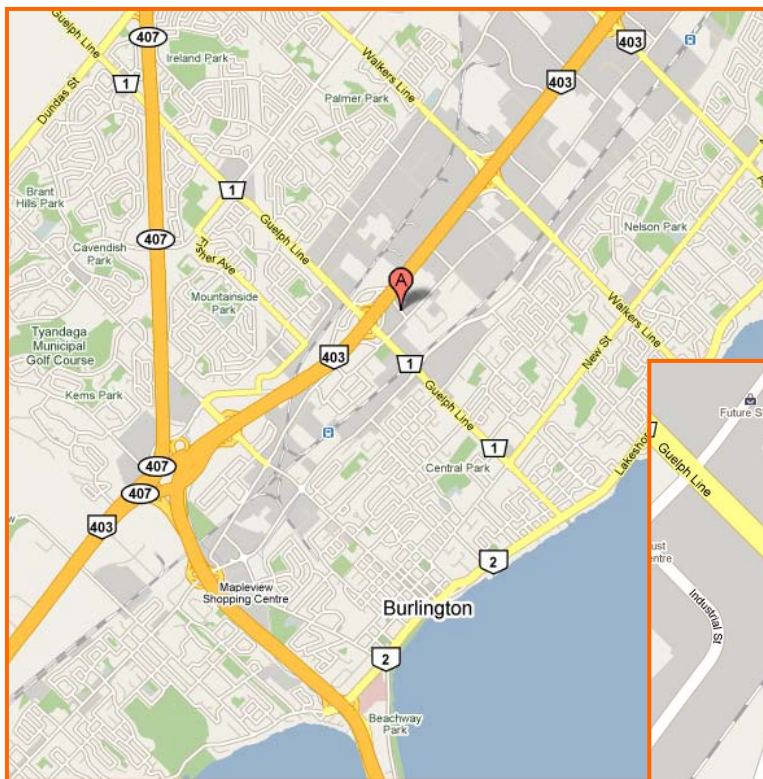

DIRECTIONS TO HOLIDAY INN 3063 South Service Road, Burlington, Ontario

Driving Directions from Highway 403/QEW

- ❖ Take exit 102 for **Guelph Line** toward Regional Road 1 (go 0.6 km)
- ❖ Turn left at **Guelph Line** (go 0.3 km)
- ❖ Take the first left onto **South Service Road** (go 0.4 km)
- ❖ Turn right to stay on **South Service Road**
- ❖ Arrive at destination on the right
- ❖ Meeting will be held in the **Halton Room**