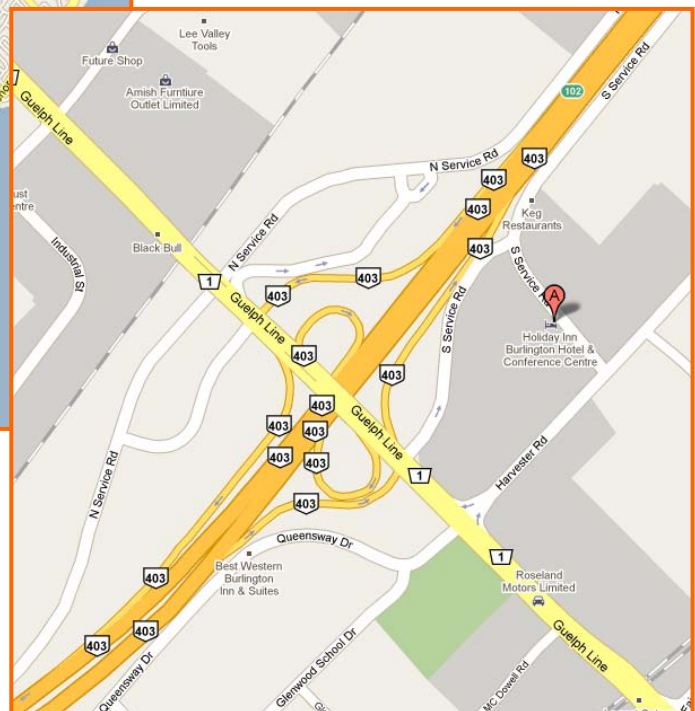

DIRECTIONS TO HOLIDAY INN 3063 South Service Road, Burlington, Ontario

Driving Directions from Highway 403/QEW

- ❖ Take exit 102 for **Guelph Line** toward Regional Road 1 (go 0.6 km)
- ❖ Turn left at **Guelph Line** (go 0.3 km)
- ❖ Take the first left onto **South Service Road** (go 0.4 km)
- ❖ Turn right to stay on **South Service Road**
- ❖ Arrive at destination on the right
- ❖ Meeting will be held in the **Halton Room**