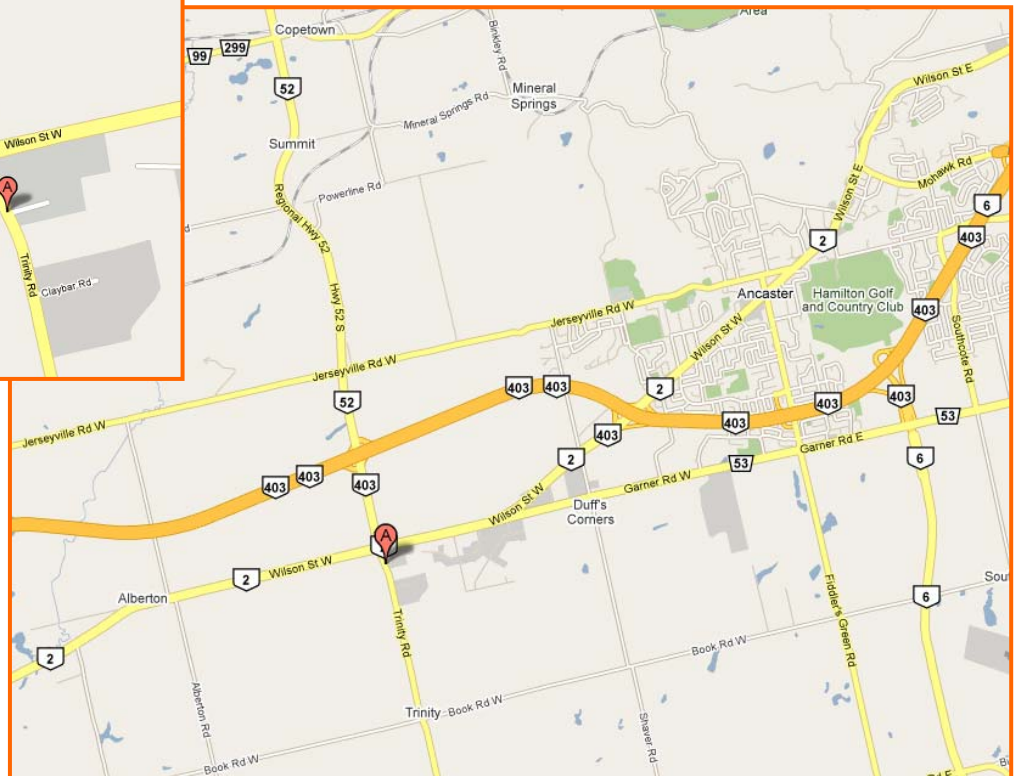

## DIRECTIONS TO ANCASTER FAIRGROUNDS

### 630 Trinity Road, RR #1, Jerseyville, Ontario

#### Driving Directions from Highway 403/OEW

- ❖ Take exit 55 to **ON-52/Copetown** (go 550m)
- ❖ Turn left (south) onto Highway 52 South (go 1.3 km)
- ❖ Continue south onto Trinity Road and arrive at destination on the right

#### Local Driving Directions

- ❖ Ancaster Fairgrounds are located at the third set of traffic lights west of the Ancaster Walmart
- ❖ Please note this location is not accessible via public transit

\* *Parking available on-site*